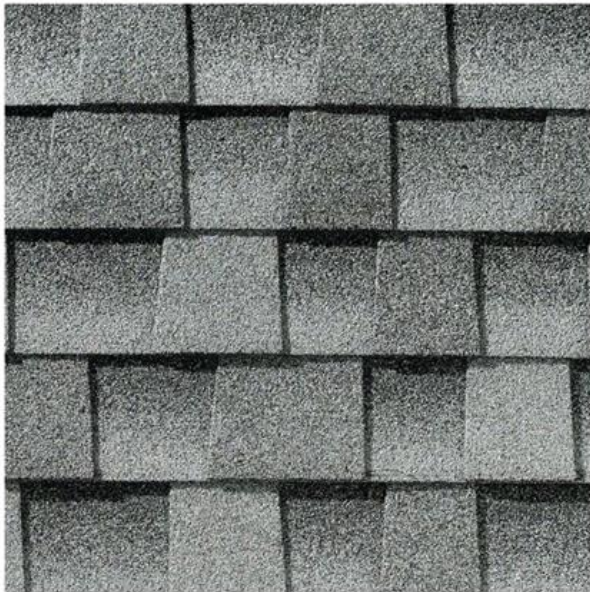

## Asphalt Roof - Color Choices and ACC Standards

GAF Timberline HDZ®

Birchwood

GAF Timberline HDZ®

Birchwood

### ACC Standards

Roof, Asphalt Shingle

GAF-ELK Asphalt Shingle Timberline Prestique 30 High Definition (or equivalent) or

GAF-ELK Asphalt Shingle Timberline Prestique 40 High Definition (or equivalent) Color shall be either Shakewood or Birchwood

**Goosenecks and any other roof penetrations shall be dark bronze/Shakewood** or **Birchwood** color roofs shall be pre-finished aluminum in a closely matching color or painted to match roof color. Coatings of any type which alter the appearance of the roof are prohibited.